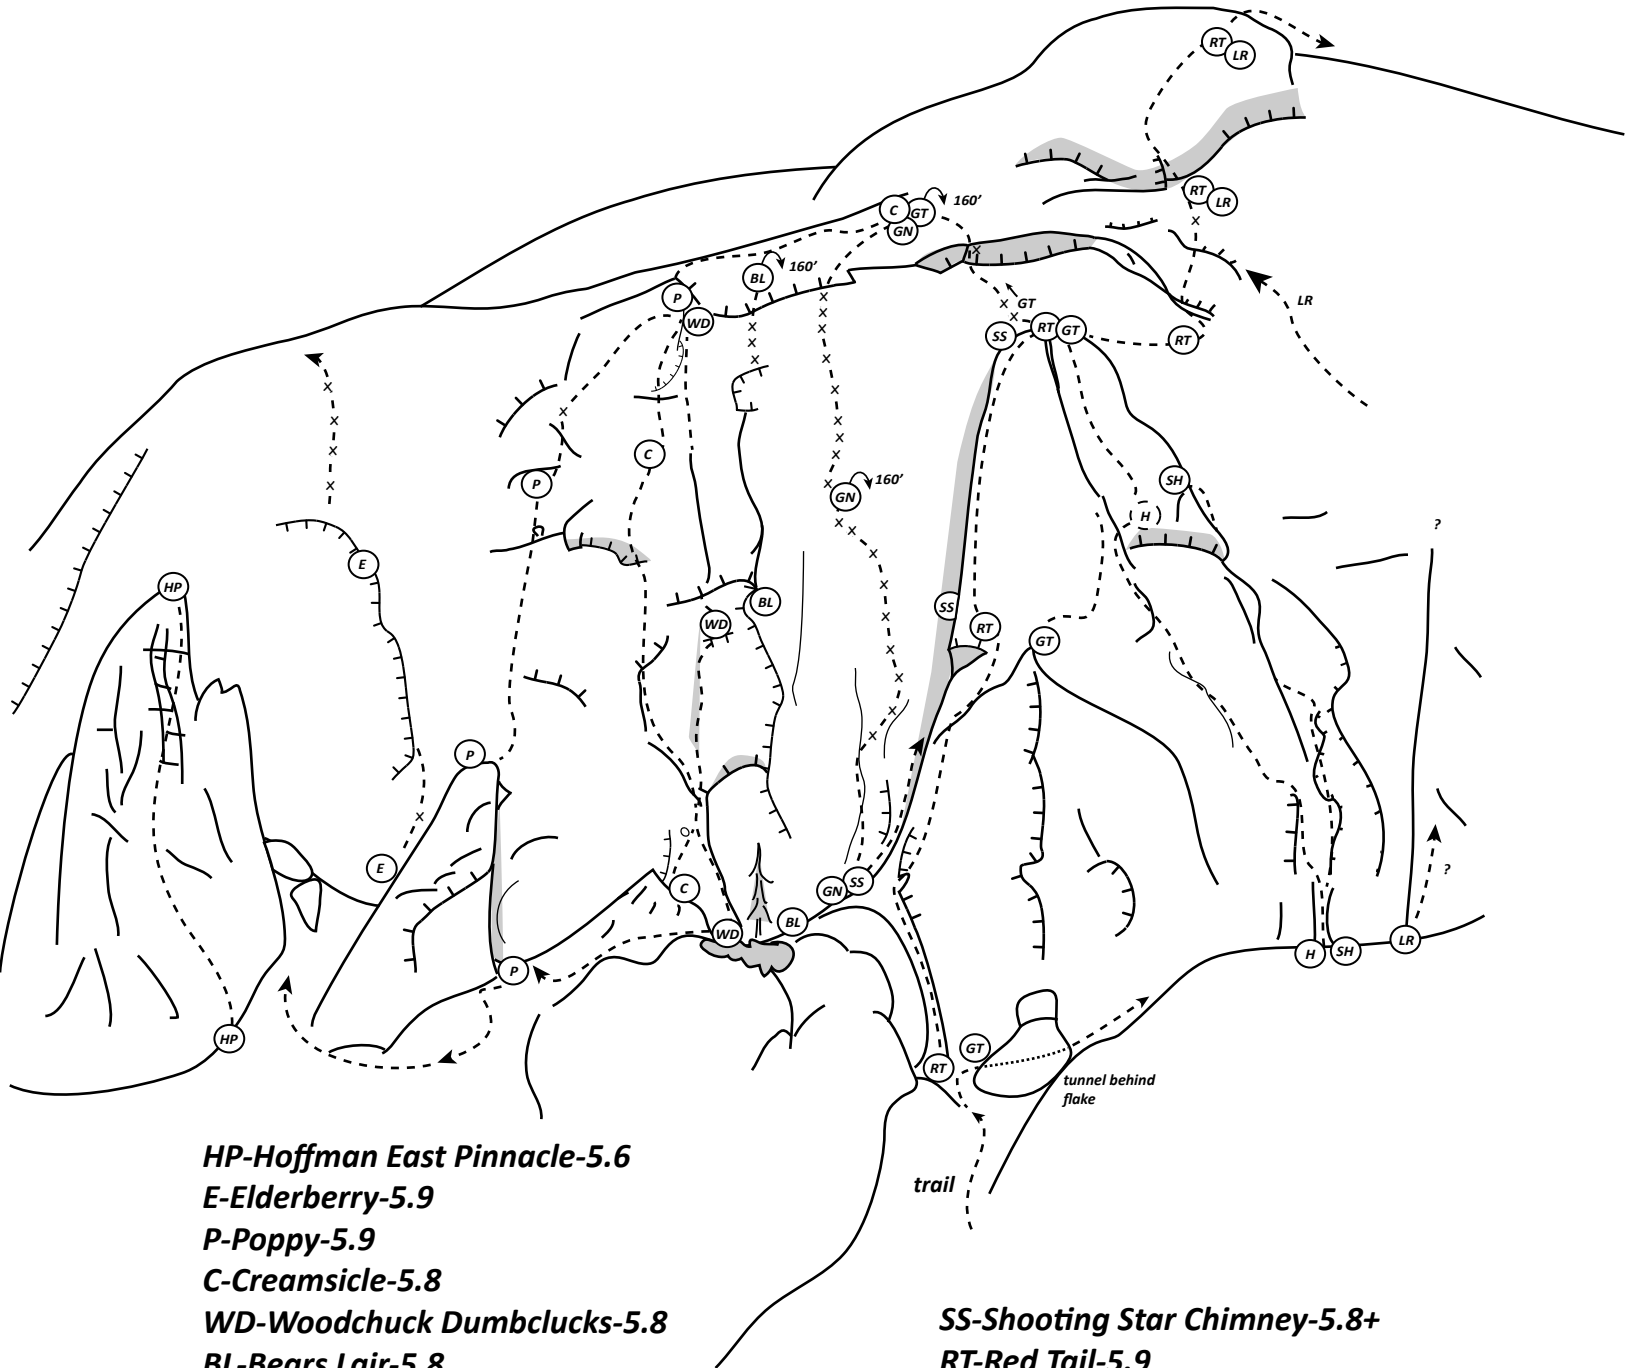

# Hoffman Mountain

## South Face

- HP-Hoffman East Pinnacle-5.6**
- E-Elderberry-5.9**
- P-Poppy-5.9**
- C-Creamsicle-5.8**
- WD-Woodchuck Dumbclucks-5.8**
- BL-Bears Lair-5.8**
- GN-Gold Nugget-10b**

- SS-Shooting Star Chimney-5.8+**
- RT-Red Tail-5.9**
- GT-Golden Tower Direct-5.7**
- H-Hopscotch-5.8**
- SH-Seems Holy-5.9+**
- LR-Leversee Route-5.8+?**